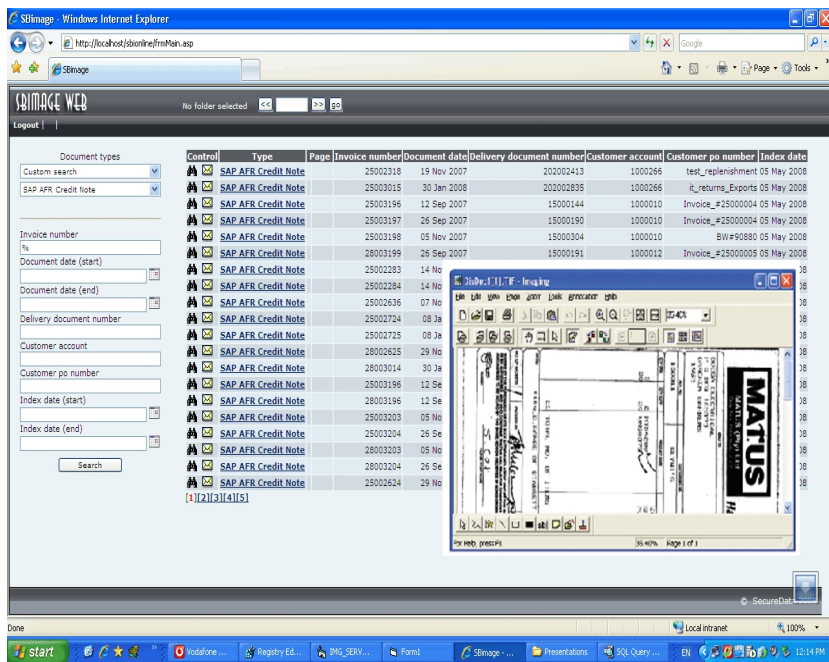

# SBImage - WEB

InternetWorldStats recorded 2,400,000 SA Internet users in 2000. The latest stats suggest that we currently have around 3,600,000 users.

This is an increase of 50% over the last 5 years.

Would you consider an imaging solution without:

- \* Ability to access the images from the Internet
- \* Granting secure image retrieval to your clients
- \* Minimized application support by using Intranet
- \* Ability to access the images from the branches
- \* Open-ended integration from other Web applications
- \* The facility to submit document remotely into your system
- \* Latest Internet-based technologies
- \* Flexible & customizable user-interface
- \* The facility to keep in touch with your business from anywhere
- \* Style sheet-based web pages
- \* Inherited standard security model
- \* Rapid software deployment

SBImage WEB extension module provides an easy-to-navigate Internet interface which grants access to stored documentation via the Internet. This module inherits all the security permissions available within the system.

Besides the document retrieval, the module provides the document upload facility, which will enable your clients or branches to submit their documents directly into the system utilizing the power of the Internet.